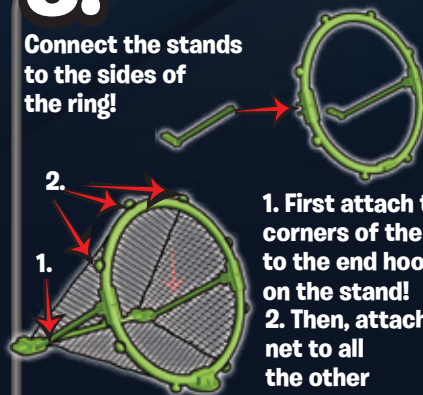

INSTRUCTIONS & WALL TARGET

1. HOW TO SHOOT?

Place your thumb or index finger or your Power Launcher behind the head of the Whacky Shot and PULL!!!

* Power Launcher only available in ACTION PACK & MEGA PACK

2. ASSEMBLE SCORE TARGET

Insert the target in the stand!

* Available in ACTION PACK & MEGA PACK!

3. ASSEMBLE HOOP TARGET

Connect the stands to the sides of the ring!

1. First attach the corners of the net to the end hooks on the stand!
2. Then, attach the net to all the other remaining hooks.

* Available in MEGA PACK only!

ALSO AVAILABLE

SINGLE PACK!

ACTION PACK!

MEGA PACK!

WALL TARGET

WHACKY SHOTS™